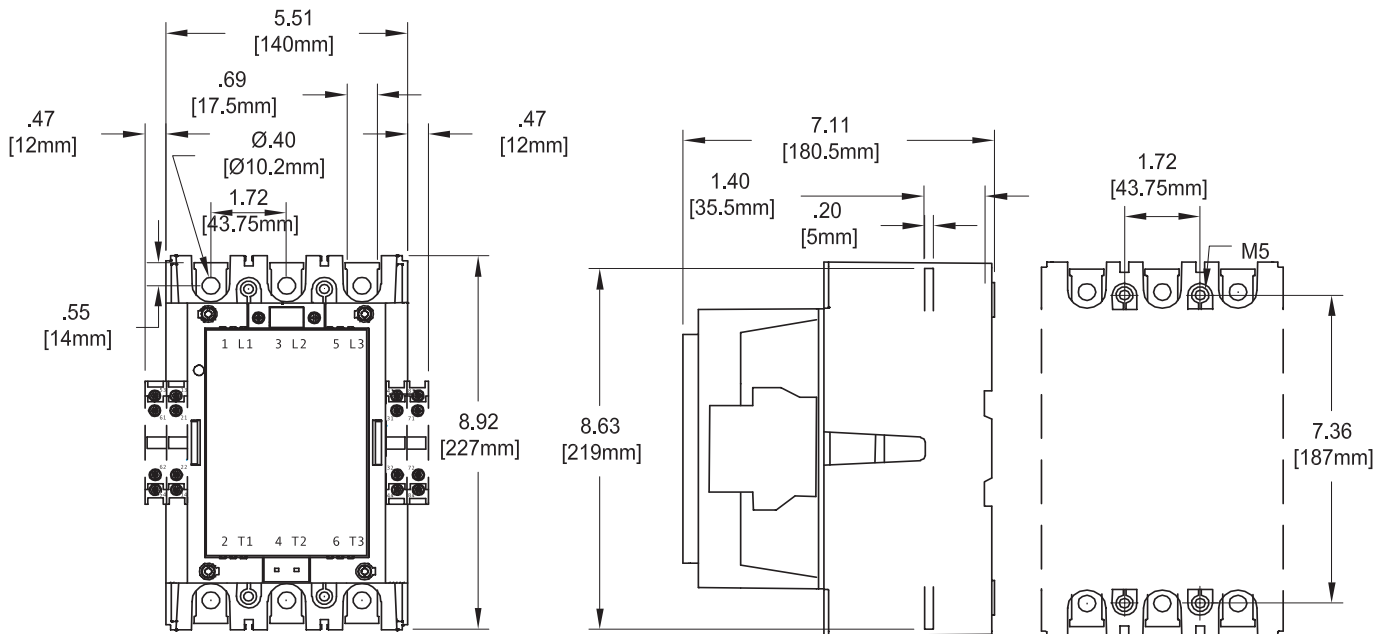

Approximate dimensions A/AF145 – A/AF185

00.00 Inches
00.00 Millimeters

A/AF145 & A/AF185

A/AF145, A/AF185 with mechanical interlock

A/AF145, A/AF185 reversing

Approximate dimensions A/AF145 – A/AF300

Across the line
contactors

00.00 Inches
00.00 Millimeters

A/AF145 – A/AE/AF95-110 mechanically interlocked

1

A/AF210, A/AF260, A/AF300

Approximate dimensions A/AF210 – A/AF300

00.00 Inches
00.00 Millimeters

A/AF210, A/AF260, A/AF300 with mechanical interlock

A/AF210, A/AF260, A/AF300 reversing +TA450

A/AF210, A/AF145 with mechanical interlock

Approximate dimensions AF400 – AF460

Across the line
contactors

00.00 Inches
00.00 Millimeters

AF400, AF460

1

AF400, AF460 with mechanical interlock

AF400, AF460 reversing

Approximate dimensions AF580 – AF750

00.00 Inches
00.00 Millimeters

AF580 – AF750

AF580 – AF750 with mechanical interlock

AF580 – AF750 reversing