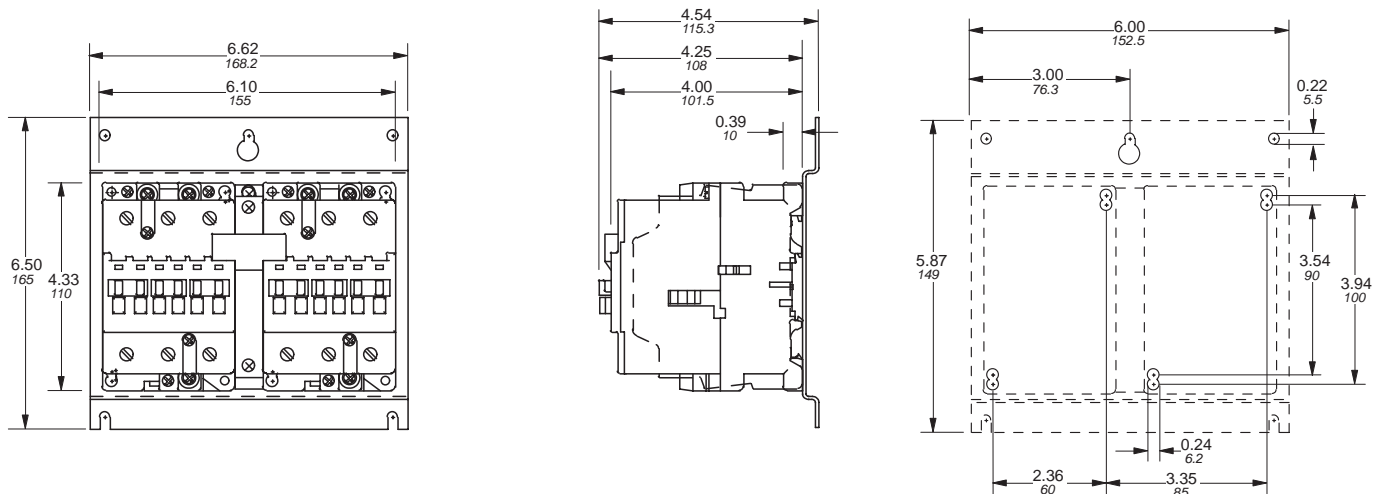

A/AE26 — Contactor, 3 pole, AC operated

A/AE26 + VM5 or VE5 — Mechanically interlocked contactor, 3 pole, AC operated

Approximate dimensions 3 pole , A/AE30 – A/AE/AF75

00.00 Inches
00.00 Millimeters

A/AE30 & A/AE40 — Contactor, 3 pole, AC operated

Approximate dimensions 3 pole, A/AE/AF95 & A/AE/AF110

00.00 Inches
00.00 Millimeters

A/AE/AF95 & A/AE/AF110 — Contactor, 3 pole, AC & DC operated

A/AE/AF95 & A/AE/AF110 + VE5 — Mechanically interlocked contactor, 3 pole, AC & DC operated

Approximate dimensions A/AF145 – A/AF185

00.00 Inches
00.00 Millimeters

A/AF145 & A/AF185

A/AF145, A/AF185 with mechanical interlock

A/AF145, A/AF185 reversing

Approximate dimensions A/AF145 – A/AF300

Across the line
contactors

AF400, AF460 reversing

Approximate dimensions AF580 – AF750

00.00 Inches
00.00 Millimeters

AF580 – AF750

AF580 – AF750 with mechanical interlock

AF580 – AF750 reversing