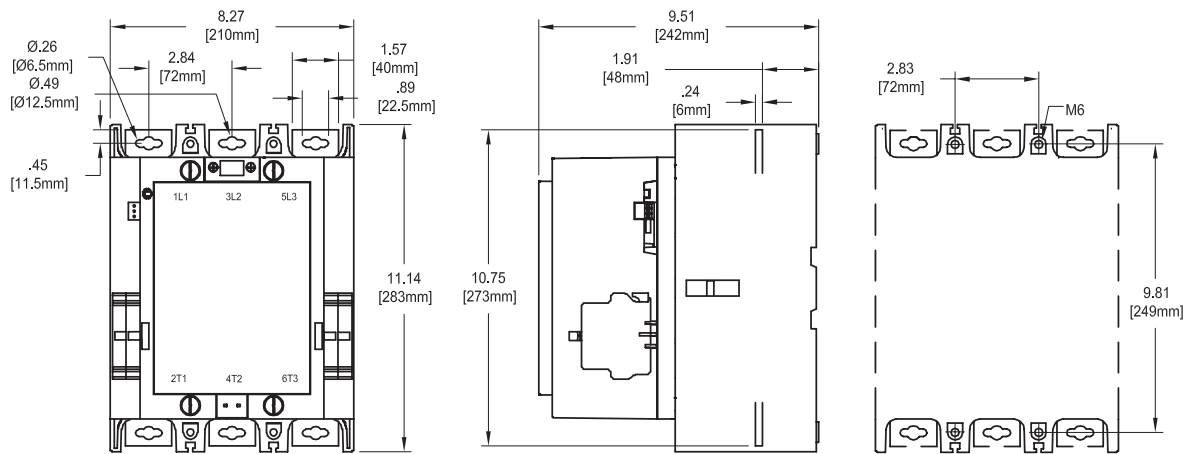

Approximate dimensions A/AF145 – A/AF185

00.00 Inches
00.00 Millimeters

A/AF145 & A/AF185

A/AF145, A/AF185 with mechanical interlock

A/AF145, A/AF185 reversing

Approximate dimensions A/AF145 – A/AF300

Across the line
contactors

00.00 Inches
00.00 Millimeters

A/AF145 – A/AE/AF95-110 mechanically interlocked

1

A/AF210, A/AF260, A/AF300

Approximate dimensions A/AF210 – A/AF300

00.00 Inches
00.00 Millimeters

A/AF210, A/AF260, A/AF300 with mechanical interlock

A/AF210, A/AF260, A/AF300 reversing +TA450

A/AF210, A/AF145 with mechanical interlock

Approximate dimensions AF400 – AF460

Across the line
contactors

00.00 Inches
00.00 Millimeters

AF400, AF460

1

AF400, AF460 with mechanical interlock

AF400, AF460 reversing

Approximate dimensions AF580 – AF750

00.00 Inches
00.00 Millimeters

AF580 – AF750

AF580 – AF750 with mechanical interlock

AF580 – AF750 reversing