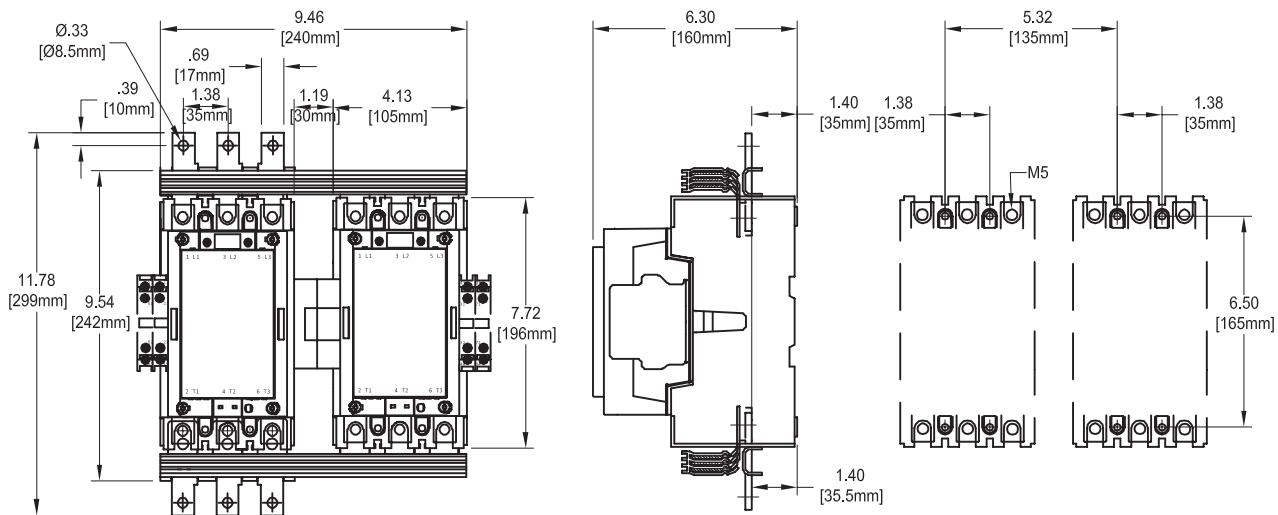

Approximate dimensions A/AF145 – A/AF185

00.00 Inches
00.00 Millimeters

A/AF145 & A/AF185

A/AF145, A/AF185 with mechanical interlock

A/AF145, A/AF185 reversing

Approximate dimensions A/AF145 – A/AF300

Across the line
contactors

00.00 Inches
00.00 Millimeters

A/AF145 – A/AE/AF95-110 mechanically interlocked

1

A/AF210, A/AF260, A/AF300

Approximate dimensions A/AF210 – A/AF300

00.00 Inches
00.00 Millimeters

A/AF210, A/AF260, A/AF300 with mechanical interlock

A/AF210, A/AF260, A/AF300 reversing +TA450

A/AF210, A/AF145 with mechanical interlock

Approximate dimensions AF400 – AF460

Across the line
contactors

00.00 Inches
00.00 Millimeters

AF400, AF460

1

AF400, AF460 with mechanical interlock

AF400, AF460 reversing

Approximate dimensions AF580 – AF750

00.00 Inches
00.00 Millimeters

AF580 – AF750

AF580 – AF750 with mechanical interlock

AF580 – AF750 reversing