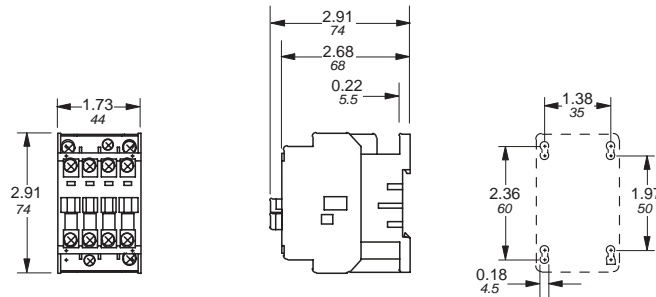

Approximate dimensions 3 pole contactors, A/AE9 – A/AE26

00.00 Inches
00.00 Millimeters

A/AE9 – A/AE16 — Contactor, 3 pole, AC operated

A/AE9 – A/AE16 + VM5 or VE5 — Mechanically interlocked contactor, 3 pole, AC operated

A/AE26 — Contactor, 3 pole, AC operated

A/AE26 + VM5 or VE5 — Mechanically interlocked contactor, 3 pole, AC operated

Approximate dimensions 3 pole , A/AE30 – A/AE/AF75

00.00 Inches
00.00 Millimeters

A/AE30 & A/AE40 — Contactor, 3 pole, AC operated

Approximate dimensions A/AF145 – A/AF185

00.00 Inches
00.00 Millimeters

A/AF145 & A/AF185

A/AF145, A/AF185 with mechanical interlock

A/AF145, A/AF185 reversing

Approximate dimensions A/AF145 – A/AF300

Across the line
contactors

AF400, AF460 reversing

Approximate dimensions AF580 – AF750

00.00 Inches
00.00 Millimeters

AF580 – AF750

AF580 – AF750 with mechanical interlock

AF580 – AF750 reversing