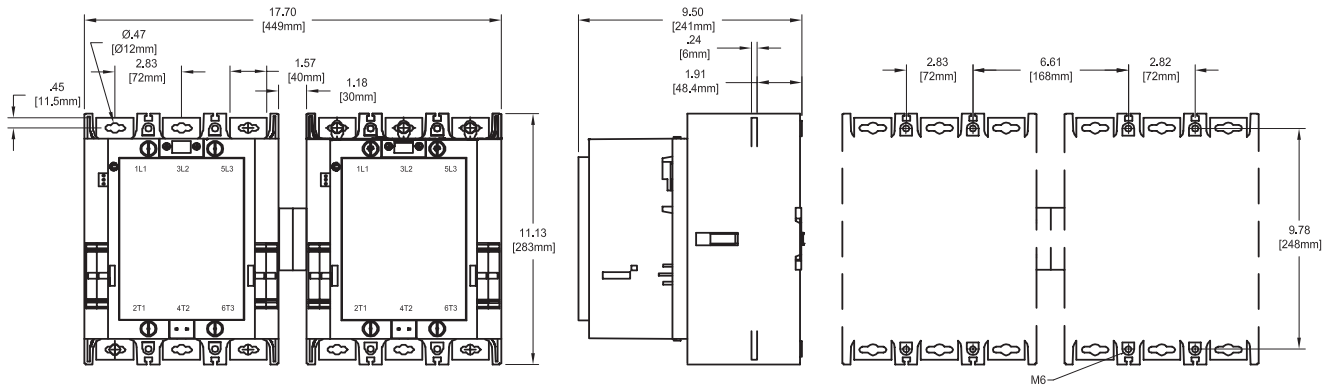

Approximate dimensions A/AF145 – A/AF185

00.00 Inches
00.00 Millimeters

A/AF145 & A/AF185

A/AF145, A/AF185 with mechanical interlock

A/AF145, A/AF185 reversing

Approximate dimensions A/AF145 – A/AF300

Across the line
contactors

00.00 Inches
00.00 Millimeters

A/AF145 – A/AE/AF95-110 mechanically interlocked

1

A/AF210, A/AF260, A/AF300

Approximate dimensions A/AF210 – A/AF300

00.00 Inches
00.00 Millimeters

A/AF210, A/AF260, A/AF300 with mechanical interlock

A/AF210, A/AF260, A/AF300 reversing +TA450

A/AF210, A/AF145 with mechanical interlock

Approximate dimensions AF400 – AF460

Across the line
contactors

00.00 Inches
00.00 Millimeters

AF400, AF460

1

AF400, AF460 with mechanical interlock

AF400, AF460 reversing

Approximate dimensions AF580 – AF750

00.00 Inches
00.00 Millimeters

AF580 – AF750

AF580 – AF750 with mechanical interlock

AF580 – AF750 reversing