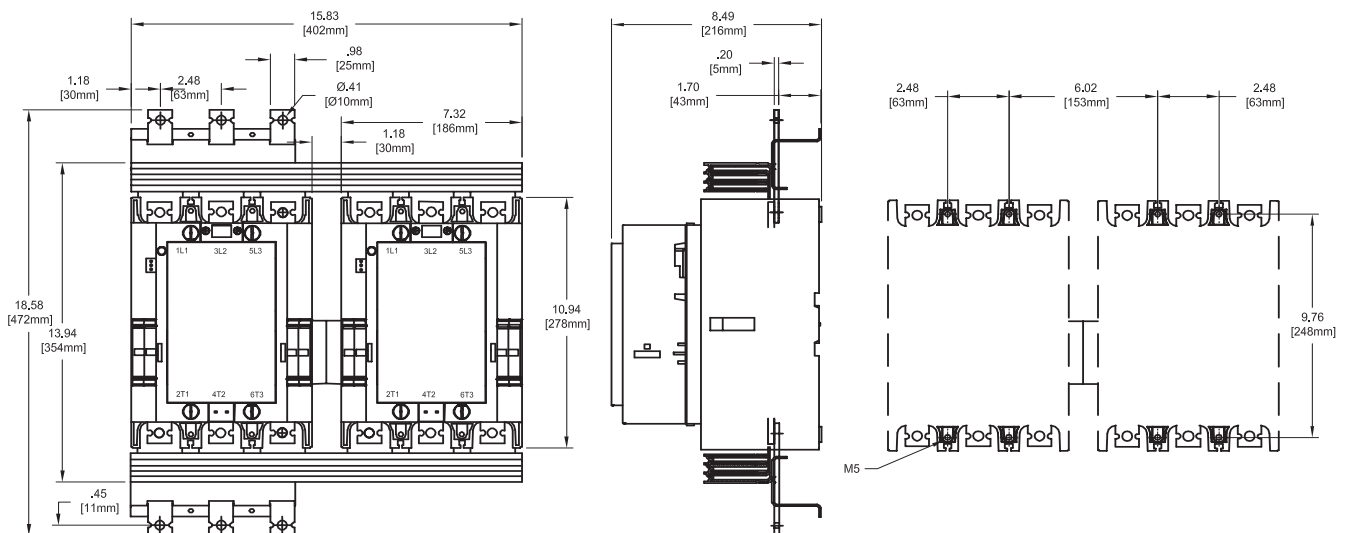

00.00 Inches
00.00 Millimeters

A/AF145 – A/AE/AF95-110 mechanically interlocked

1

A/AF210, A/AF260, A/AF300

Approximate dimensions A/AF210 – A/AF300

00.00 Inches
00.00 Millimeters

A/AF210, A/AF260, A/AF300 with mechanical interlock

A/AF210, A/AF260, A/AF300 reversing +TA450

A/AF210, A/AF145 with mechanical interlock

Approximate dimensions AF400 – AF460

Across the line
contactors

00.00 Inches
00.00 Millimeters

AF400, AF460

1

AF400, AF460 with mechanical interlock

AF400, AF460 reversing

Approximate dimensions AF580 – AF750

00.00 Inches
00.00 Millimeters

AF580 – AF750

AF580 – AF750 with mechanical interlock

AF580 – AF750 reversing