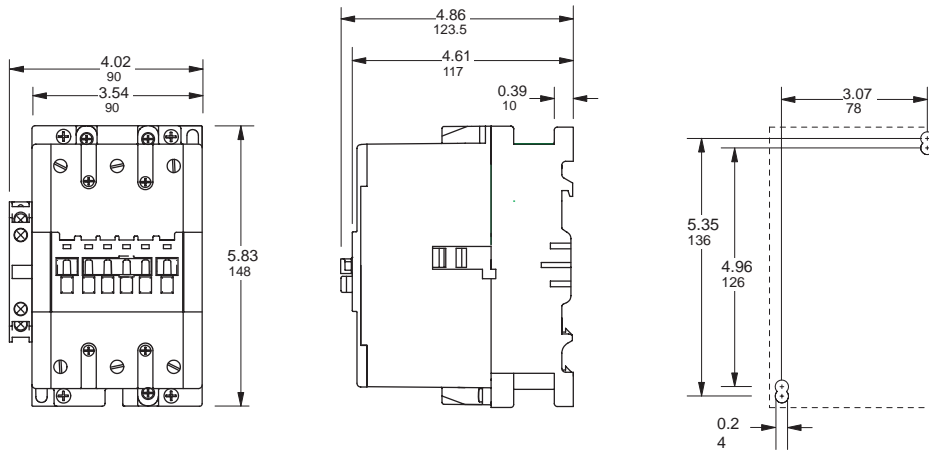

Approximate dimensions 3 pole, A/AE/AF95 & A/AE/AF110

00.00 Inches
00.00 Millimeters

A/AE/AF95 & A/AE/AF110 — Contactor, 3 pole, AC & DC operated

A/AE/AF95 & A/AE/AF110 + VE5 — Mechanically interlocked contactor, 3 pole, AC & DC operated

Approximate dimensions A/AF145 – A/AF185

00.00 Inches
00.00 Millimeters

A/AF145 & A/AF185

A/AF145, A/AF185 with mechanical interlock

A/AF145, A/AF185 reversing

Approximate dimensions A/AF145 – A/AF300

Across the line
contactors

00.00 Inches
00.00 Millimeters

A/AF145 – A/AE/AF95-110 mechanically interlocked

1

A/AF210, A/AF260, A/AF300

Approximate dimensions A/AF210 – A/AF300

00.00 Inches
00.00 Millimeters

A/AF210, A/AF260, A/AF300 with mechanical interlock

AF400, AF460 reversing

Approximate dimensions AF580 – AF750

00.00 Inches
00.00 Millimeters

AF580 – AF750

AF580 – AF750 with mechanical interlock

AF580 – AF750 reversing