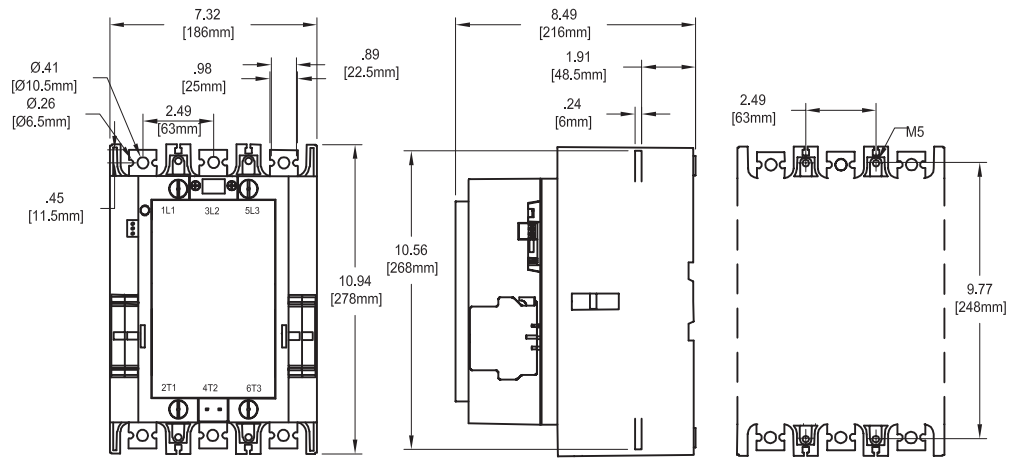

Approximate dimensions A/AF145 – A/AF185

00.00 Inches
00.00 Millimeters

A/AF145 & A/AF185

A/AF145, A/AF185 with mechanical interlock

A/AF145, A/AF185 reversing

Approximate dimensions A/AF145 – A/AF300

Across the line
contactors

00.00 Inches
00.00 Millimeters

A/AF145 – A/AE/AF95-110 mechanically interlocked

1

A/AF210, A/AF260, A/AF300

Approximate dimensions A/AF210 – A/AF300

00.00 Inches
00.00 Millimeters

A/AF210, A/AF260, A/AF300 with mechanical interlock

A/AF210, A/AF260, A/AF300 reversing +TA450

A/AF210, A/AF145 with mechanical interlock

Approximate dimensions AF400 – AF460

Across the line
contactors

00.00 Inches
00.00 Millimeters

AF400, AF460

1

AF400, AF460 with mechanical interlock

AF400, AF460 reversing

Approximate dimensions AF580 – AF750

00.00 Inches
00.00 Millimeters

AF580 – AF750

AF580 – AF750 with mechanical interlock

AF580 – AF750 reversing