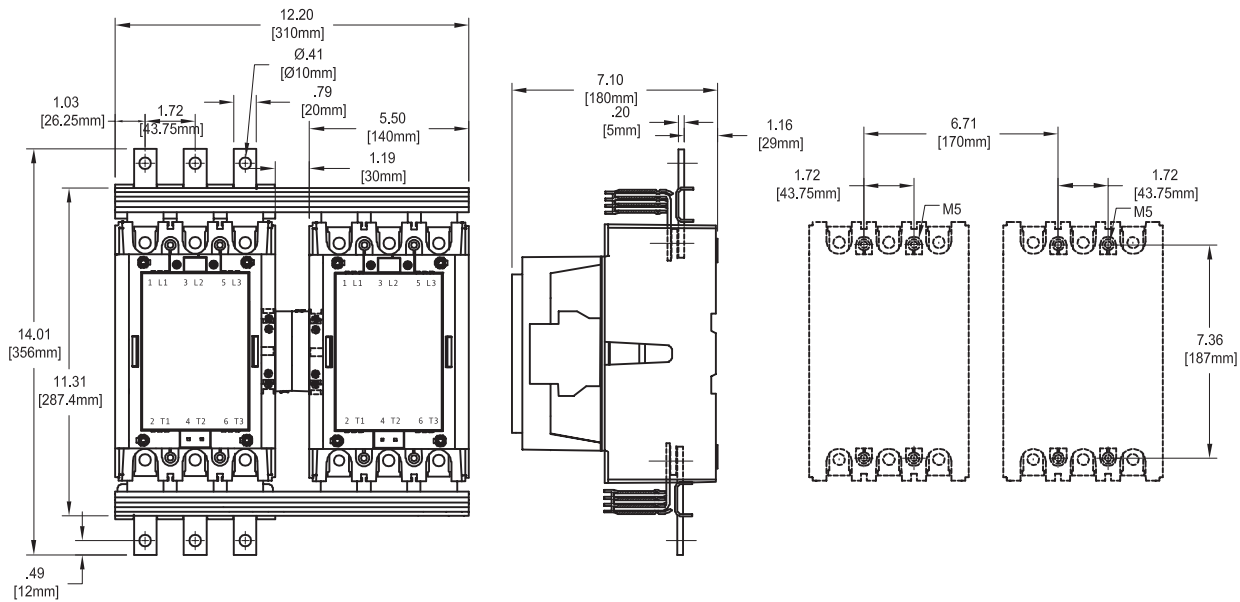

Approximate dimensions A/AF145 – A/AF185

00.00 Inches
00.00 Millimeters

A/AF145 & A/AF185

A/AF145, A/AF185 with mechanical interlock

A/AF145, A/AF185 reversing

Approximate dimensions A/AF145 – A/AF300

Across the line
contactors

00.00 Inches
00.00 Millimeters

A/AF145 – A/AE/AF95-110 mechanically interlocked

1

A/AF210, A/AF260, A/AF300

Approximate dimensions A/AF210 – A/AF300

00.00 Inches
00.00 Millimeters

A/AF210, A/AF260, A/AF300 with mechanical interlock

A/AF210, A/AF260, A/AF300 reversing +TA450

A/AF210, A/AF145 with mechanical interlock

Approximate dimensions AF400 – AF460

Across the line
contactors

00.00 Inches
00.00 Millimeters

AF400, AF460

1

AF400, AF460 with mechanical interlock

AF400, AF460 reversing

Approximate dimensions AF580 – AF750

00.00 Inches
00.00 Millimeters

AF580 – AF750

AF580 – AF750 with mechanical interlock

AF580 – AF750 reversing