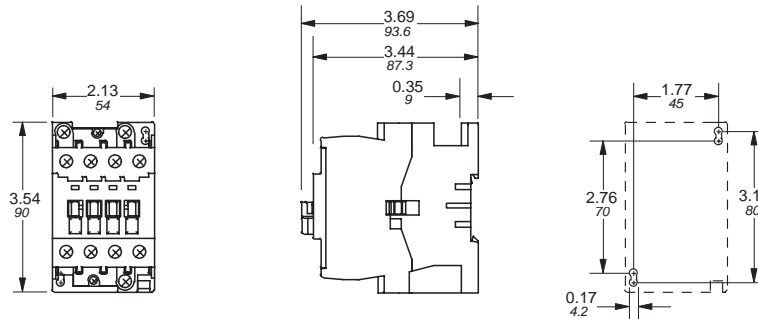

Approximate dimensions 3 pole contactors, A/AE9 – A/AE26

00.00 Inches
00.00 Millimeters

A/AE9 – A/AE16 — Contactor, 3 pole, AC operated

A/AE9 – A/AE16 + VM5 or VE5 — Mechanically interlocked contactor, 3 pole, AC operated

A/AE26 — Contactor, 3 pole, AC operated

A/AE26 + VM5 or VE5 — Mechanically interlocked contactor, 3 pole, AC operated

Approximate dimensions 3 pole , A/AE30 – A/AE/AF75

00.00 Inches
00.00 Millimeters

A/AE30 & A/AE40 — Contactor, 3 pole, AC operated

Approximate dimensions A/AF145 – A/AF185

00.00 Inches
00.00 Millimeters

A/AF145 & A/AF185

A/AF145, A/AF185 with mechanical interlock

A/AF145, A/AF185 reversing

Approximate dimensions A/AF145 – A/AF300

Across the line
contactors

AF400, AF460 reversing

Approximate dimensions AF580 – AF750

00.00 Inches
00.00 Millimeters

AF580 – AF750

AF580 – AF750 with mechanical interlock

AF580 – AF750 reversing