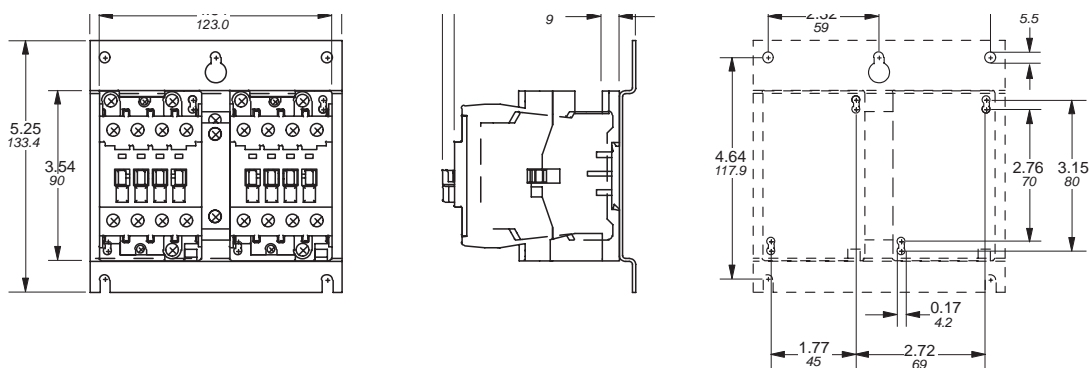

Approximate dimensions 3 pole contactors, A/AE9 – A/AE26

00.00 Inches
00.00 Millimeters

A/AE9 – A/AE16 — Contactor, 3 pole, AC operated

A/AE9 – A/AE16 + VM5 or VE5 — Mechanically interlocked contactor, 3 pole, AC operated

A/AE26 — Contactor, 3 pole, AC operated

A/AE26 + VM5 or VE5 — Mechanically interlocked contactor, 3 pole, AC operated

Approximate dimensions 3 pole , A/AE30 – A/AE/AF75

00.00 Inches
00.00 Millimeters

A/AE30 & A/AE40 — Contactor, 3 pole, AC operated

Approximate dimensions 3 pole, A/AE/AF95 & A/AE/AF110

00.00 Inches
00.00 Millimeters

A/AE/AF95 & A/AE/AF110 — Contactor, 3 pole, AC & DC operated

A/AE/AF95 & A/AE/AF110 + VE5 — Mechanically interlocked contactor, 3 pole, AC & DC operated

AF400, AF460 reversing

Approximate dimensions AF580 – AF750

00.00 Inches
00.00 Millimeters

AF580 – AF750

AF580 – AF750 with mechanical interlock

AF580 – AF750 reversing