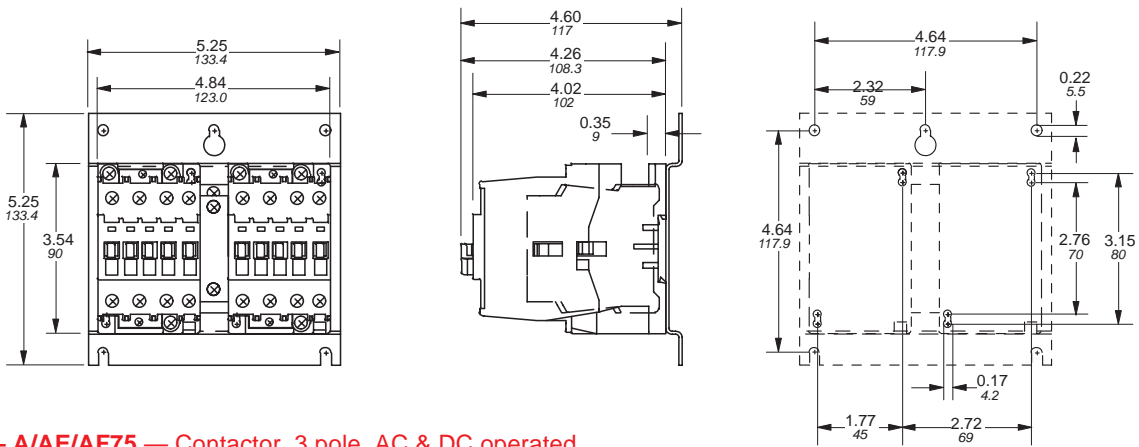

A/AE30 & A/AE40 + VM5 or VE5 — Mechanically interlocked contactor, 3 pole, AC operated