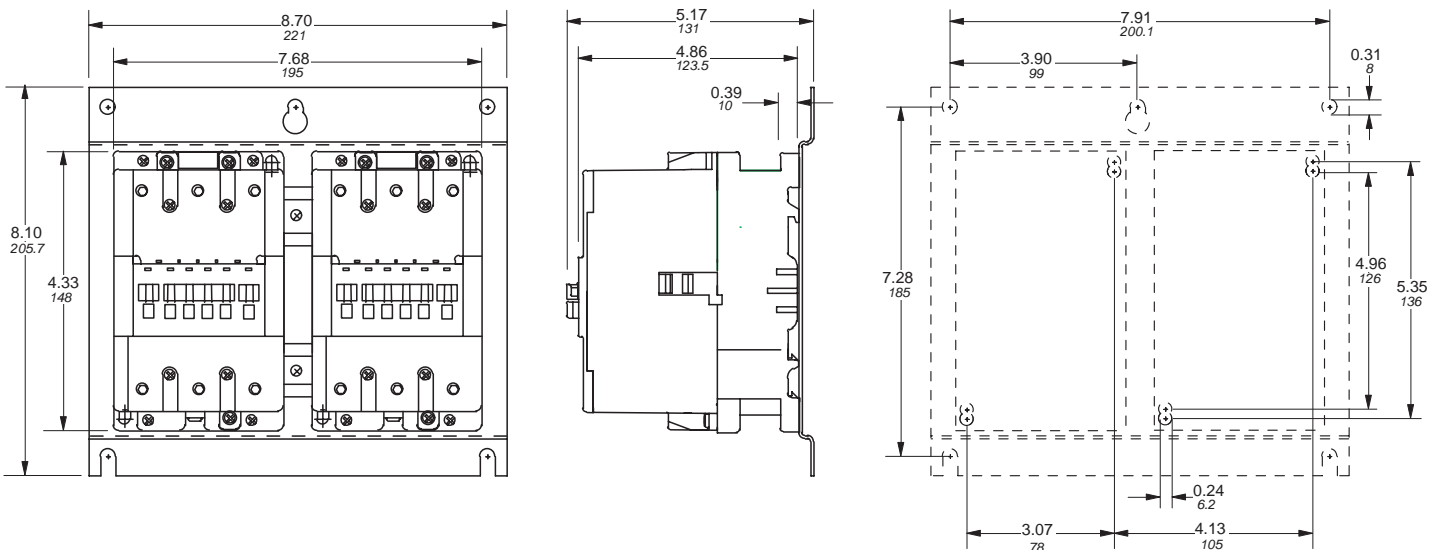

A/AE26 — Contactor, 3 pole, AC operated

A/AE26 + VM5 or VE5 — Mechanically interlocked contactor, 3 pole, AC operated

Approximate dimensions 3 pole , A/AE30 – A/AE/AF75

00.00 Inches
00.00 Millimeters

A/AE30 & A/AE40 — Contactor, 3 pole, AC operated

Approximate dimensions 3 pole, A/AE/AF95 & A/AE/AF110

00.00 Inches
00.00 Millimeters

A/AE/AF95 & A/AE/AF110 — Contactor, 3 pole, AC & DC operated

A/AE/AF95 & A/AE/AF110 + VE5 — Mechanically interlocked contactor, 3 pole, AC & DC operated

Approximate dimensions A/AF145 – A/AF185

00.00 Inches
00.00 Millimeters

A/AF145 & A/AF185

A/AF145, A/AF185 with mechanical interlock

A/AF145, A/AF185 reversing

Approximate dimensions A/AF145 – A/AF300

Across the line
contactors

AF400, AF460 reversing

Approximate dimensions AF580 – AF750

00.00 Inches
00.00 Millimeters

AF580 – AF750

AF580 – AF750 with mechanical interlock

AF580 – AF750 reversing