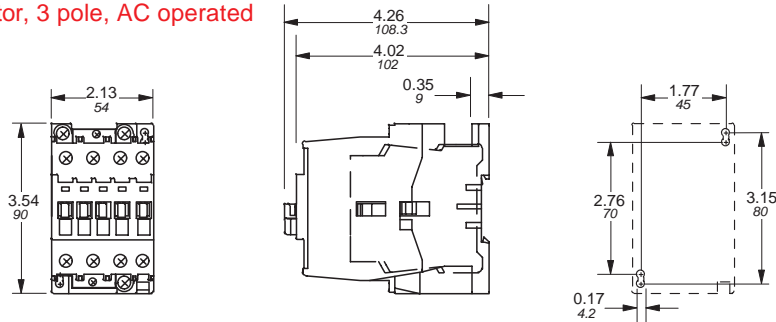

A/AE26 — Contactor, 3 pole, AC operated

A/AE26 + VM5 or VE5 — Mechanically interlocked contactor, 3 pole, AC operated

Approximate dimensions 3 pole , A/AE30 – A/AE/AF75

00.00 Inches
00.00 Millimeters

A/AE30 & A/AE40 — Contactor, 3 pole, AC operated

Approximate dimensions 3 pole, A/AE/AF95 & A/AE/AF110

00.00 Inches
00.00 Millimeters

A/AE/AF95 & A/AE/AF110 — Contactor, 3 pole, AC & DC operated

A/AE/AF95 & A/AE/AF110 + VE5 — Mechanically interlocked contactor, 3 pole, AC & DC operated

Approximate dimensions A/AF145 – A/AF185

00.00 Inches
00.00 Millimeters

A/AF145 & A/AF185

A/AF145, A/AF185 with mechanical interlock

A/AF145, A/AF185 reversing

Approximate dimensions A/AF145 – A/AF300

Across the line
contactors

AF400, AF460 reversing

Approximate dimensions AF580 – AF750

00.00 Inches
00.00 Millimeters

AF580 – AF750

AF580 – AF750 with mechanical interlock

AF580 – AF750 reversing