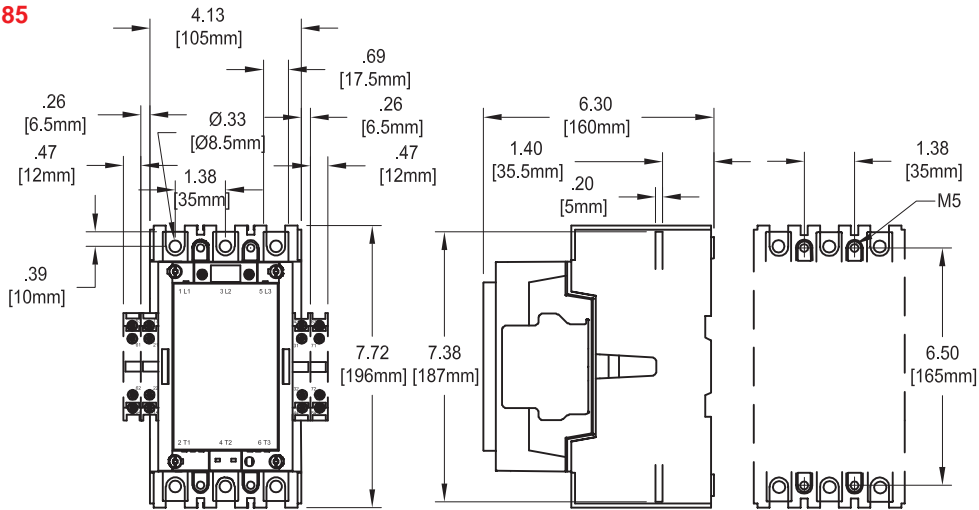

Approximate dimensions 3 pole, A/AE/AF95 & A/AE/AF110

00.00 Inches
00.00 Millimeters

A/AE/AF95 & A/AE/AF110 — Contactor, 3 pole, AC & DC operated

A/AE/AF95 & A/AE/AF110 + VE5 — Mechanically interlocked contactor, 3 pole, AC & DC operated

Approximate dimensions A/AF145 – A/AF185

00.00 Inches
00.00 Millimeters

A/AF145 & A/AF185

A/AF145, A/AF185 with mechanical interlock

A/AF145, A/AF185 reversing

Approximate dimensions A/AF145 – A/AF300

Across the line
contactors

00.00 Inches
00.00 Millimeters

A/AF145 – A/AE/AF95-110 mechanically interlocked

1

A/AF210, A/AF260, A/AF300

Approximate dimensions A/AF210 – A/AF300

00.00 Inches
00.00 Millimeters

A/AF210, A/AF260, A/AF300 with mechanical interlock

AF400, AF460 reversing

Approximate dimensions AF580 – AF750

00.00 Inches
00.00 Millimeters

AF580 – AF750

AF580 – AF750 with mechanical interlock

AF580 – AF750 reversing