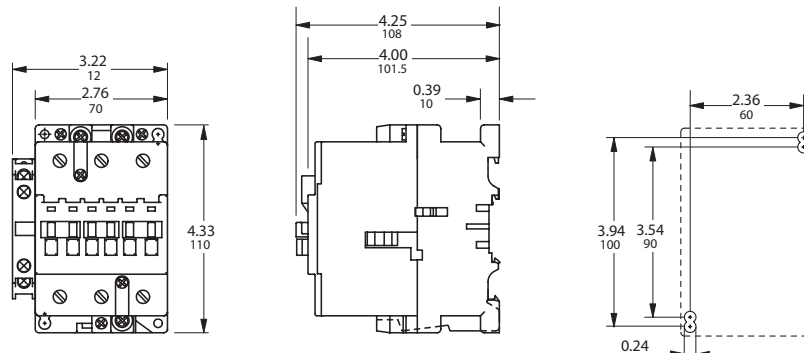

A/AE/AF50 – A/AE/AF75 — Contactor, 3 pole, AC & DC operated