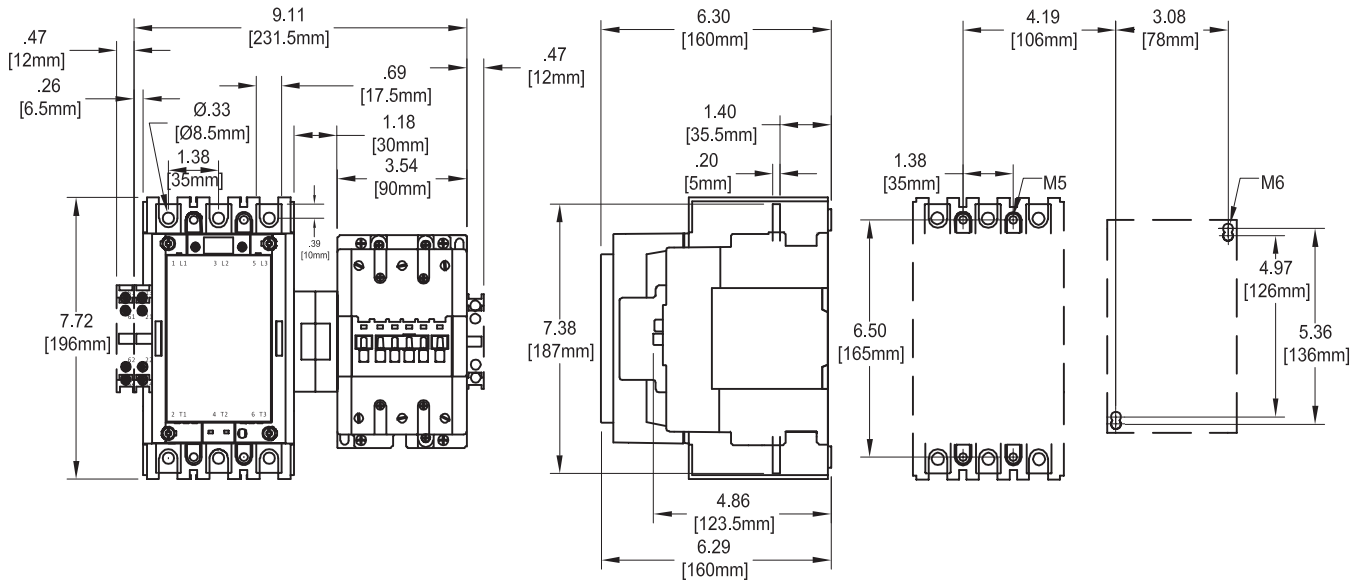

Approximate dimensions A/AF145 – A/AF185

00.00 Inches
00.00 Millimeters

A/AF145 & A/AF185

A/AF145, A/AF185 with mechanical interlock

A/AF145, A/AF185 reversing

Approximate dimensions A/AF145 – A/AF300

Across the line
contactors

00.00 Inches
00.00 Millimeters

A/AF145 – A/AE/AF95-110 mechanically interlocked

1

A/AF210, A/AF260, A/AF300

Approximate dimensions A/AF210 – A/AF300

00.00 Inches
00.00 Millimeters

A/AF210, A/AF260, A/AF300 with mechanical interlock

A/AF210, A/AF260, A/AF300 reversing +TA450

A/AF210, A/AF145 with mechanical interlock

Approximate dimensions AF400 – AF460

Across the line
contactors

00.00 Inches
00.00 Millimeters

AF400, AF460

1

AF400, AF460 with mechanical interlock

AF400, AF460 reversing

Approximate dimensions AF580 – AF750

00.00 Inches
00.00 Millimeters

AF580 – AF750

AF580 – AF750 with mechanical interlock

AF580 – AF750 reversing