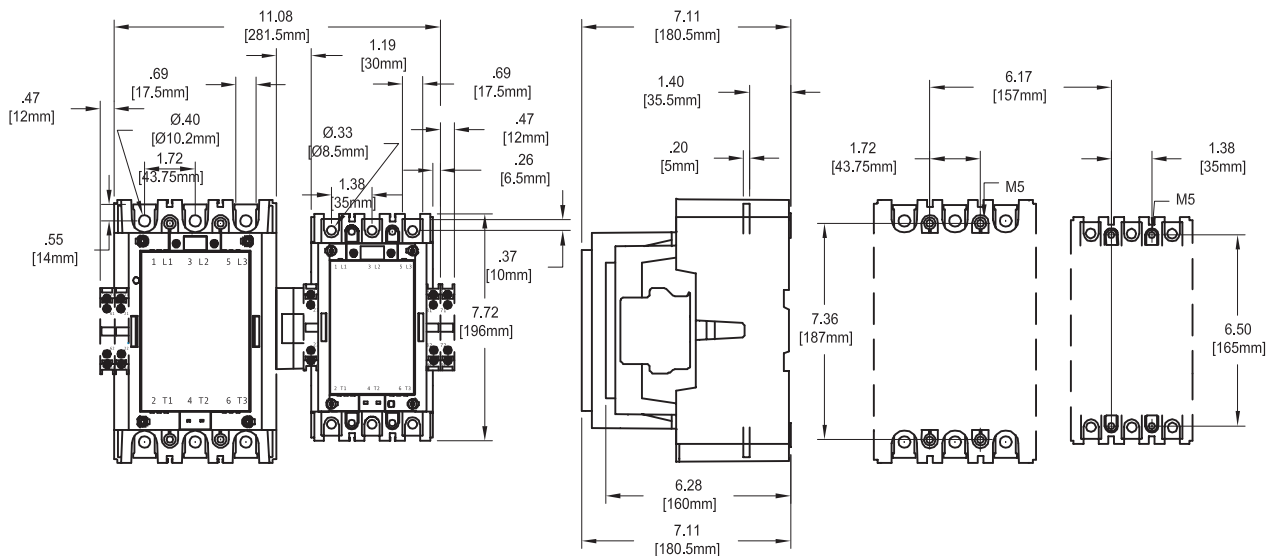

Approximate dimensions A/AF145 – A/AF185

00.00 Inches
00.00 Millimeters

A/AF145 & A/AF185

A/AF145, A/AF185 with mechanical interlock

A/AF145, A/AF185 reversing

Approximate dimensions A/AF145 – A/AF300

Across the line
contactors

00.00 Inches
00.00 Millimeters

A/AF145 – A/AE/AF95-110 mechanically interlocked

1

A/AF210, A/AF260, A/AF300

Approximate dimensions A/AF210 – A/AF300

00.00 Inches
00.00 Millimeters

A/AF210, A/AF260, A/AF300 with mechanical interlock

A/AF210, A/AF260, A/AF300 reversing +TA450

A/AF210, A/AF145 with mechanical interlock

Approximate dimensions AF400 – AF460

Across the line
contactors

00.00 Inches
00.00 Millimeters

AF400, AF460

1

AF400, AF460 with mechanical interlock

AF400, AF460 reversing

Approximate dimensions AF580 – AF750

00.00 Inches
00.00 Millimeters

AF580 – AF750

AF580 – AF750 with mechanical interlock

AF580 – AF750 reversing