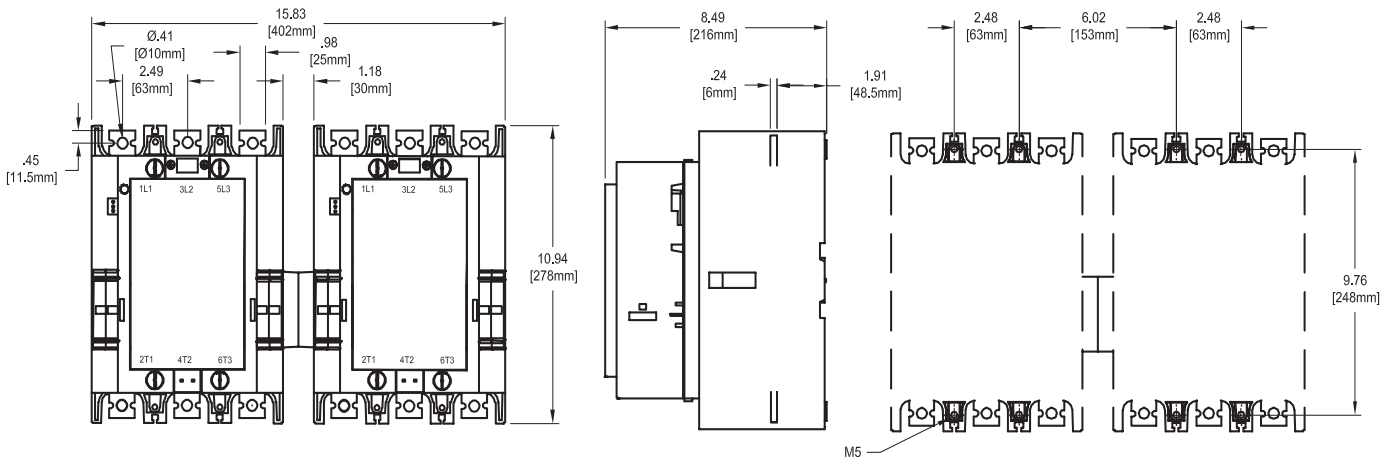

Approximate dimensions A/AF145 – A/AF185

00.00 Inches
00.00 Millimeters

A/AF145 & A/AF185

A/AF145, A/AF185 with mechanical interlock

A/AF145, A/AF185 reversing

Approximate dimensions A/AF145 – A/AF300

Across the line
contactors

00.00 Inches
00.00 Millimeters

A/AF145 – A/AE/AF95-110 mechanically interlocked

1

A/AF210, A/AF260, A/AF300

Approximate dimensions A/AF210 – A/AF300

00.00 Inches
00.00 Millimeters

A/AF210, A/AF260, A/AF300 with mechanical interlock

A/AF210, A/AF260, A/AF300 reversing +TA450

A/AF210, A/AF145 with mechanical interlock

Approximate dimensions AF400 – AF460

Across the line
contactors

00.00 Inches
00.00 Millimeters

AF400, AF460

1

AF400, AF460 with mechanical interlock

AF400, AF460 reversing

Approximate dimensions AF580 – AF750

00.00 Inches
00.00 Millimeters

AF580 – AF750

AF580 – AF750 with mechanical interlock

AF580 – AF750 reversing