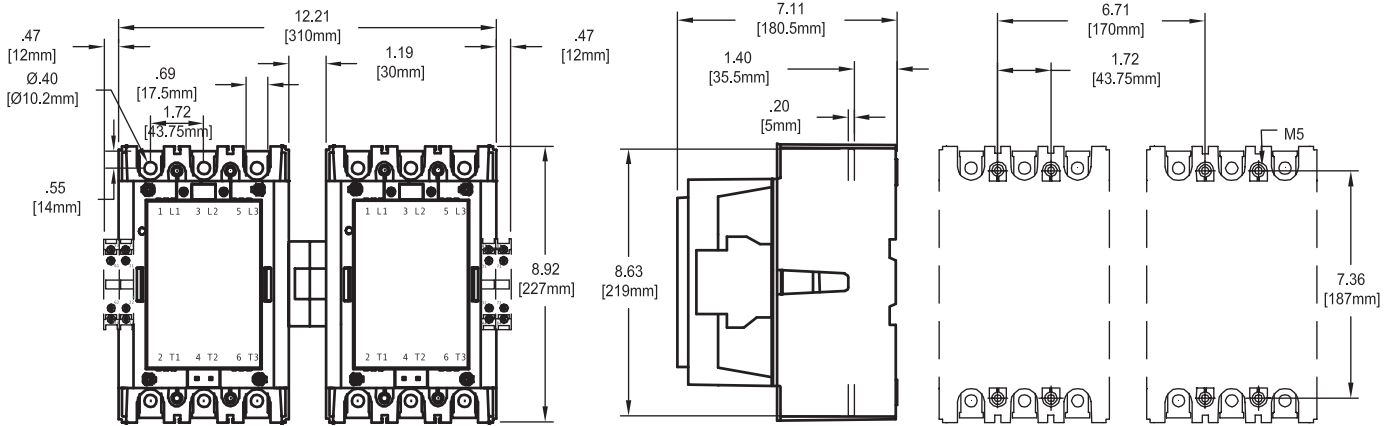

Approximate dimensions A/AF145 – A/AF185

00.00 Inches
00.00 Millimeters

A/AF145 & A/AF185

A/AF145, A/AF185 with mechanical interlock

A/AF145, A/AF185 reversing

Approximate dimensions A/AF145 – A/AF300

Across the line
contactors

00.00 Inches
00.00 Millimeters

A/AF145 – A/AE/AF95-110 mechanically interlocked

1

A/AF210, A/AF260, A/AF300

Approximate dimensions A/AF210 – A/AF300

00.00 Inches
00.00 Millimeters

A/AF210, A/AF260, A/AF300 with mechanical interlock

A/AF210, A/AF260, A/AF300 reversing +TA450

A/AF210, A/AF145 with mechanical interlock

Approximate dimensions AF400 – AF460

Across the line
contactors

00.00 Inches
00.00 Millimeters

AF400, AF460

1

AF400, AF460 with mechanical interlock

AF400, AF460 reversing

Approximate dimensions AF580 – AF750

00.00 Inches
00.00 Millimeters

AF580 – AF750

AF580 – AF750 with mechanical interlock

AF580 – AF750 reversing