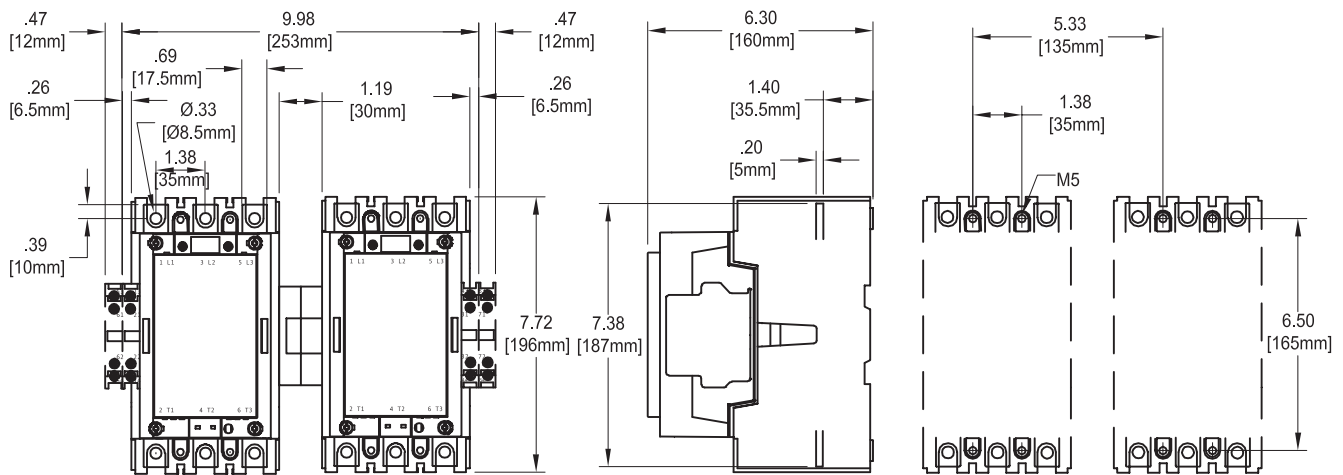

Approximate dimensions 3 pole, A/AE/AF95 & A/AE/AF110

00.00 Inches
00.00 Millimeters

A/AE/AF95 & A/AE/AF110 — Contactor, 3 pole, AC & DC operated

A/AE/AF95 & A/AE/AF110 + VE5 — Mechanically interlocked contactor, 3 pole, AC & DC operated

Approximate dimensions A/AF145 – A/AF185

00.00 Inches
00.00 Millimeters

A/AF145 & A/AF185

A/AF145, A/AF185 with mechanical interlock

A/AF145, A/AF185 reversing

Approximate dimensions A/AF145 – A/AF300

Across the line
contactors

00.00 Inches
00.00 Millimeters

A/AF145 – A/AE/AF95-110 mechanically interlocked

1

A/AF210, A/AF260, A/AF300

Approximate dimensions A/AF210 – A/AF300

00.00 Inches
00.00 Millimeters

A/AF210, A/AF260, A/AF300 with mechanical interlock

AF400, AF460 reversing

Approximate dimensions AF580 – AF750

00.00 Inches
00.00 Millimeters

AF580 – AF750

AF580 – AF750 with mechanical interlock

AF580 – AF750 reversing