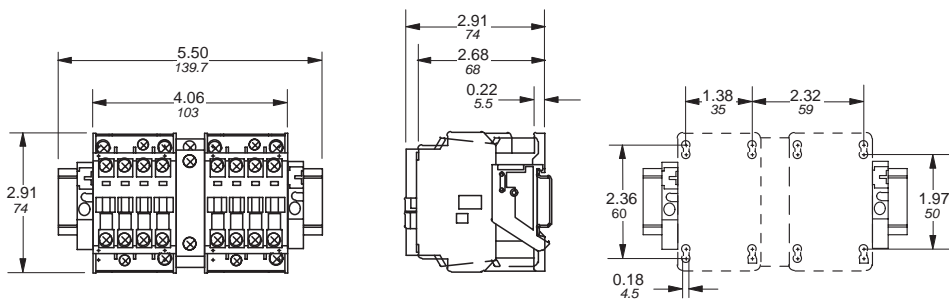

Approximate dimensions 3 pole contactors, A/AE9 – A/AE26

00.00 Inches
00.00 Millimeters

A/AE9 – A/AE16 — Contactor, 3 pole, AC operated

A/AE9 – A/AE16 + VM5 or VE5 — Mechanically interlocked contactor, 3 pole, AC operated

A/AE26 — Contactor, 3 pole, AC operated

A/AE26 + VM5 or VE5 — Mechanically interlocked contactor, 3 pole, AC operated

Approximate dimensions 3 pole , A/AE30 – A/AE/AF75

00.00 Inches
00.00 Millimeters

A/AE30 & A/AE40 — Contactor, 3 pole, AC operated

Approximate dimensions 3 pole, A/AE/AF95 & A/AE/AF110

00.00 Inches
00.00 Millimeters

A/AE/AF95 & A/AE/AF110 — Contactor, 3 pole, AC & DC operated

A/AE/AF95 & A/AE/AF110 + VE5 — Mechanically interlocked contactor, 3 pole, AC & DC operated

AF400, AF460 reversing

Approximate dimensions AF580 – AF750

00.00 Inches
00.00 Millimeters

AF580 – AF750

AF580 – AF750 with mechanical interlock

AF580 – AF750 reversing